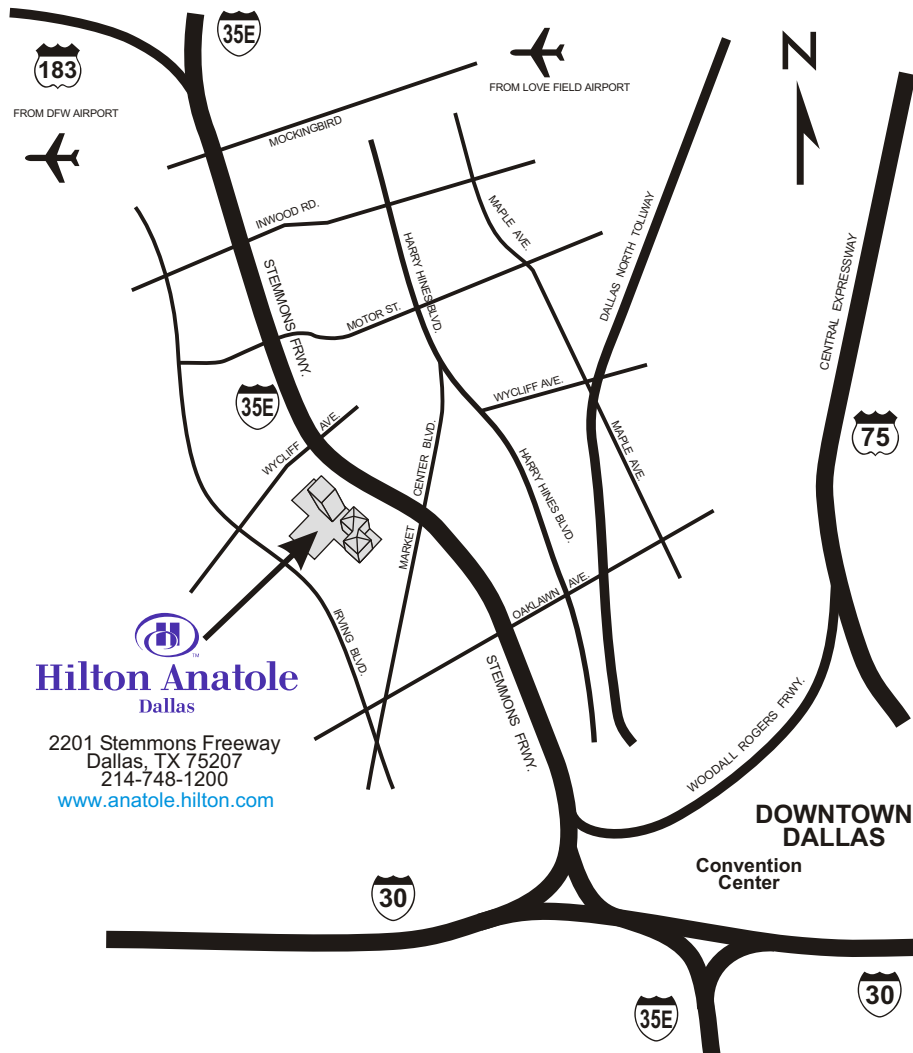

# Directions to The Hilton Anatole

The Hilton Anatole is located at 2201 Stemmons Freeway (I-35E), in Dallas, Texas. The hotel property may be accessed from its bordering streets; I-35E, Market Center Blvd. and Wycliff Ave.

#### **From D/FW Airport:**

From the airport, take the Highway 183 East exit. Follow 183 East to 35E (Stemmons Frwy.) South. Highway 183 East will merge into I-35E. Proceed South on I-35E, past Wycliff Ave., to Market Center Blvd and turn right. You will see the hotel on the right.

#### **From Love Field Airport:**

Exit the airport by turning West onto Mockingbird. Take Mockingbird to I-35E (Stemmons Frwy.) South. Proceed South on I-35E, past Wycliff Ave., to Market Center Blvd and turn right. You will see the hotel on the right.

#### **From I-45 (Houston):**

From I-45, take I-35E North to Market Center Blvd. Turn left onto Market Center Blvd. and you will see the hotel on the right.